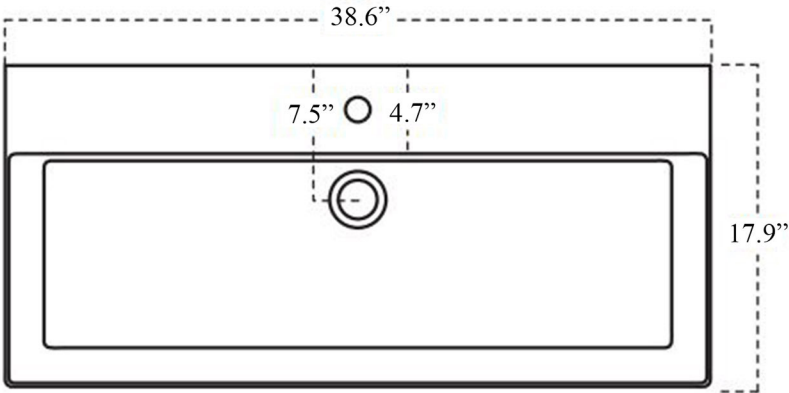

Energy 100

Features

- Bathroom Sink
- Glossy White Finish
- Wall Mount or Countertop (Vessel) Installation
- Available with One, Three, or No Faucet Hole
- Three Faucet Hole Option is Available in 4" or 8" Spread
- Available with Soap Dispenser Hole Option to the Left or Right of Faucet Hole
- With Overflow

Related Items:

- WSBC 53991 | Push Waste Drain
- WSBC 53922 | Decorative Trap

Finishes:

Glossy White

SKU# | Options:

- Energy 100.00 | No Faucet Hole
- Energy 100.01 | Single Faucet Hole
- Energy 100.02 | Two Faucet Holes
- Energy 100.03-4 | Three Faucet Holes 4" Spread
- Energy 100.03-8 | Three Faucet Holes 8" Spread
- Energy 100.02L | Left Soap Dispenser Hole (Specify Distance)
- Energy 100.02R | Right Soap Dispenser Hole (Specify Distance)

Codes & Standards:

- ADA Compliant

* WS Bath Collections reserves the right to revise dimensions or information on this sheet without notice

Collection Energy	Model Energy 100	Dimensions Metric <i>1 inch = 2.54 cm</i> <i>1 inch = 25.4 mm</i>	 1051 Lea Drive - Collegeville, PA 19426 Tel. 215 513 9400 - Fax 610 831 0215 www.ws bathcollections.com - info@ws bathcollectins.com
-----------------------------	------------------------------	---	---

Product Specs Sheets

Collection
Energy

Model |
Energy 100

Dimensions Metric
1 inch = 2.54 cm
1 inch = 25.4 mm

1051 Lea Drive - Collegeville, PA 19426
Tel. 215 513 9400 - Fax 610 831 0215
www.ws bathcollections.com - info@ws bathcollectins.com