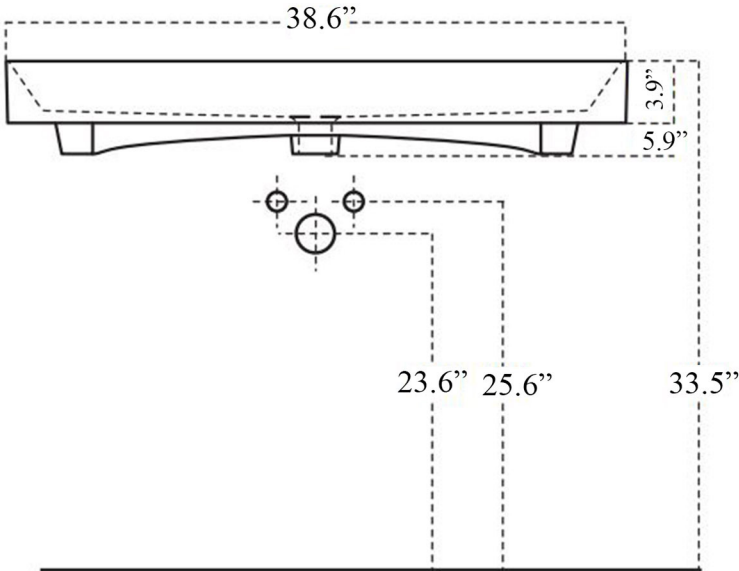

Energy 100

Features

- Bathroom Sink
- Glossy White Finish
- Wall Mount or Countertop (Vessel) Installation
- Available with One, Three, or No Faucet Hole
- Three Faucet Hole Option is Available in 4" or 8" Spread
- Available with Soap Dispenser Hole Option to the Left or Right of Faucet Hole
- With Overflow

Related Items:

- WSBC 53991 | Push Waste Drain
- WSBC 53922 | Decorative Trap

Finishes:

Glossy White

SKU# | Options:

- Energy 100.00 | No Faucet Hole
- Energy 100.01 | Single Faucet Hole
- Energy 100.02 | Two Faucet Holes
- Energy 100.03-4 | Three Faucet Holes 4" Spread
- Energy 100.03-8 | Three Faucet Holes 8" Spread
- Energy 100.02L | Left Soap Dispenser Hole (Specify Distance)
- Energy 100.02R | Right Soap Dispenser Hole (Specify Distance)

Codes & Standards:

- ADA Compliant

* WS Bath Collections reserves the right to revise dimensions or information on this sheet without notice

Collection Energy	Model Energy 100	Dimensions Metric <i>1 inch = 2.54 cm</i> <i>1 inch = 25.4 mm</i>	 1051 Lea Drive - Collegeville, PA 19426 Tel. 215 513 9400 - Fax 610 831 0215 www.ws bathcollections.com - info@ws bathcollectins.com
-----------------------------	------------------------------	---	---

Product Specs Sheets

Collection
Energy

Model |
Energy 100

Dimensions Metric
1 inch = 2.54 cm
1 inch = 25.4 mm

1051 Lea Drive - Collegeville, PA 19426
Tel. 215 513 9400 - Fax 610 831 0215
www.ws bathcollections.com - info@ws bathcollectins.com